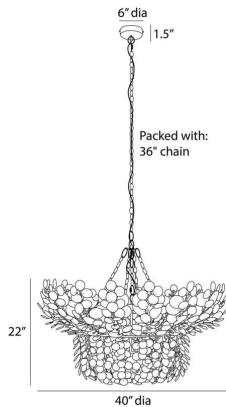

## BILAL CHANDELIER

DMS14  
H: 34 IN, Dia: 40.00 IN  
Eucalyptus Coconut Shell

The lush allure of tropical foliage informs the two-tiered Bilal. Suspended from antique brass iron finished chain, discs of sustainable coconut shells are strung together to reveal a vision of illumination. Finished in a rich eucalyptus hue inspired by succulent plants. Finish will vary.

### DIMENSIONS

Canopy	H: 1.5 IN, Dia: 6.00 IN
Chandelier	H: 22 IN, Dia: 40.00 IN
Minimum Hanging	H: 34 IN
Max Hanging Height	70 in

### WIRING

Rating	Indoor Only
Cord	10 FT, Clear/Silver, SVT
Socket	8, Type B - E12
Maximum Watt	40
Voltage	110-120 V

### REPLACEMENT PARTS

Replacement Part 1	CHN-249
Replacement Part 1 Dim	36"
Replacement Part 2	CANOPY-532
Replacement Part 2 Dim	1" x 5" DIA