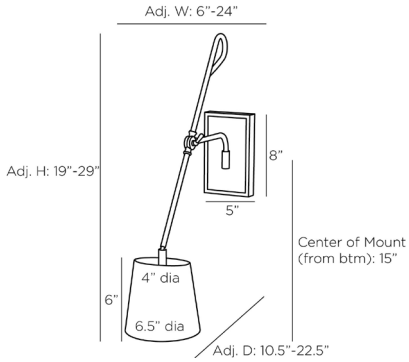

ARTERIOS

BIRDWELL SCONCE

DWC27

English Bronze

Contract Suitable As Is

The ideal fixture for the reader in the house, the simplicity of the Birdwell was made to be a constant companion for your favorite chaise. A gestural English bronze steel arm reaches out from the graphite leather shade with a white cotton double topstitch for interest. The lamp is adjustable to move the light exactly where you need it most. Damp-rated, although limited covered outdoor conditions may affect finish. Finish will vary.

APPEARANCE

Material	Cotton, Leather, Steel
Finish	Graphite, White
Finish Will Vary	true
Top Coat/Sealant	true

DIMENSIONS

	6.00 IN
Center Of Mount From Btm	15 IN
Shade	Top: 4.00 IN, Dia: 6.50 IN
Backplate	H: 8 IN, W: 5 IN, D: 1 IN

WIRING

Rating	Damp
Suggested Bulb Type	G16.5
Cord	0.5 FT, Black/White, SVT
Socket	1, Type B - E12
Photographed Bulb	2" Clear Globe Bulb
Maximum Watt	40
Voltage	110-120 V

CERTIFICATIONS

	Mexico
Certifications	United States, Canada

COMPLIANCY

UL/ETL	Yes
RoHS	true

SHIPPING

Product Weight	5.3 LBS
Gross Weight 1	20.3 LBS
Shipping Box 1	H: 29 IN, L: 14 IN, W: 8.1 IN

ADDITIONAL INFO

Hanging Orientation	Horizontal and Vertical
---------------------	-------------------------