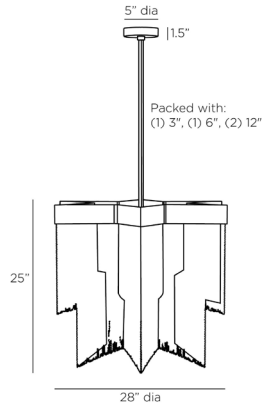

ARTERIOS

BRIDGET CHANDELIER

DMI07
H: 29.5 IN, Dia: 28.00 IN
Vintage Brass
Contract Suitable As Is

When the elegance of Hollywood Regency meets sophisticated design of today, the result is nothing less than spectacular. The Deco-inspired fixture features a star-shape of staggered chains in vintage brass iron and double tiers for extra drama. Even the celestial-shaped frame has an effortless star quality. Damp-rated, although limited covered outdoor conditions may affect finish. Finish will vary.

APPEARANCE

Material	Brass, Iron
Finish	Vintage Brass
Finish Will Vary	true
Top Coat/Sealant	true

DIMENSIONS

Chandelier	H: 25 IN, Dia: 28.00 IN
Minimum Hanging Height	29.5 IN
Maximum Hanging Height	59.5 IN
Canopy	H: 1.5 IN, Dia: 5.00 IN

WIRING

Rating	Damp
Suggested Bulb Type	B10
Cord	10 FT, Black, SVT
Socket	4, Type B - E12
Photographed Bulb	Clear Straight Tip Candelabra Bulb
Maximum Watt	60
Voltage	110-120 V

CERTIFICATIONS

Certifications	Mexico Australia, European Union, United Arab Emirates, United States, Canada
----------------	--

COMPLIANCY

UL/ETL	Yes
CB	Yes
RoHS	true

SHIPPING

Product Weight	35 LBS
Gross Weight 1	42.11 LBS
Shipping Box 1	H: 9.8 IN, L: 30 IN, W: 30 IN

REPLACEMENT PARTS

Replacement Part 1	PIPE-250
Replacement Part 1 Dim	(1) 3", (1) 6", (1) 12"
Replacement Part 2	CANOPY-678
Replacement Part 2 Dim	1" x 5" DIA