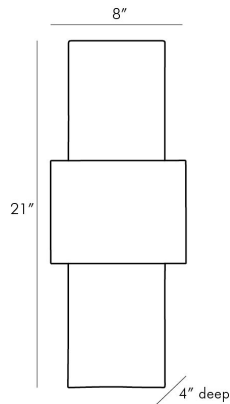

ARTERIOS

CONSTANCE SCONCE

49371

H: 21 IN, W: 8 IN, D: 4 IN

Antique Brass, White Alabaster

Contract Suitable As Is

Relish in the refinement of natural materials with this suave sconce. The linear design of the snow marble panel juxtaposed with the antique brass finished steel plate delivers a dimensional yet streamlined presence to the space it occupies. Hang in multiples to create a luxurious lightscape. Can be hung horizontally or vertically. finish will vary. Damp-rated, although limited covered outdoor conditions may affect finish.

APPEARANCE

Material	Alabaster, Steel
Finish	Antique Brass, White
Finish Will Vary	true
Top Coat/Sealant	true
Link	Welded

DIMENSIONS

Center Of Mount From Btm	10.5 IN
Backplate	H: 6 IN, W: 8 IN, D: 1.5 IN
Mount	H: 5.5 IN, W: 7.5 IN

CERTIFICATIONS

Certifications	Mexico United States, Canada
----------------	---------------------------------

COMPLIANCY

UL/ETL	Yes
RoHS	true

SHIPPING

Product Weight	9.5 LBS
Gross Weight 1	9 LBS
Shipping Box 1	H: 9 IN, L: 24 IN, W: 9 IN