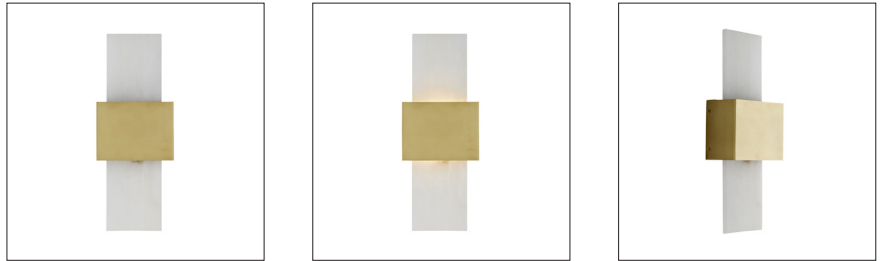

ARTERIOS

CONSTANCE SCONCE

49371

H: 21 IN, W: 8 IN, D: 4 IN

Antique Brass, White Alabaster

Contract Suitable As Is

Relish in the refinement of natural materials with this suave sconce. The linear design of the snow marble panel juxtaposed with the antique brass finished steel plate delivers a dimensional yet streamlined presence to the space it occupies. Hang in multiples to create a luxurious lightscape. Can be hung horizontally or vertically. finish will vary. Damp-rated, although limited covered outdoor conditions may affect finish.

APPEARANCE

Material	Alabaster, Steel
Finish	Antique Brass, White
Finish Will Vary	true
Top Coat/Sealant	true
Link	Welded

DIMENSIONS

Center Of Mount From Btm	10.5 IN
Backplate	H: 6 IN, W: 8 IN, D: 1.5 IN
Mount	H: 5.5 IN, W: 7.5 IN