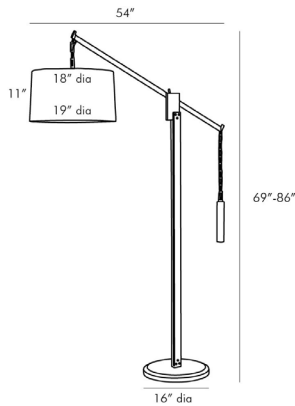

ARTERIOS

COUNTERWEIGHT FLOOR LAMP

RAY BOOTH

DB79002-884
 W: 54 IN, D: 19 IN
 Aged Bronze, Walnut
 Contract Suitable As Is

The Counterweight Floor Lamp pivots from a strong rectangular steel stem all the while displaying its poise in employing the counterweight to keep it balanced.

APPEARANCE

Material Cotton, Linen, Steel, Wood
 Finish Aged Bronze, Brown, White
 Top Coat/Sealant false

DIMENSIONS

Shade Top: 18.00 IN, Dia: 19.00 IN, Side: 11 IN
 Body H: 69 IN
 Foot Print Dia: 16.00 IN
 Harp N/A IN

WIRING

Rating Indoor Only
 Tilt Test 10 Degrees - AU
 Cord 12 FT, Black Cloth Cord, Side of Lamp Body, SPT-2
 Socket 1, Black, Type A - E26
 Switch On Line- Foot Switch, On/Off Push Button
 Maximum Watt 150
 Voltage 110-120 V