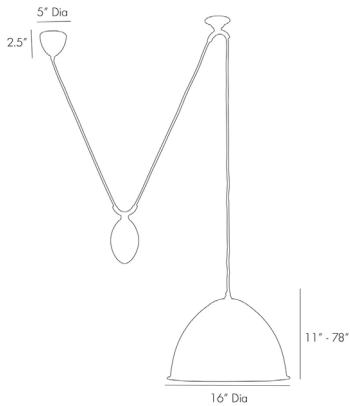

## EGG DROP PENDANT

BARRY DIXON

DD42621

H: 11 IN, Dia: 16.00 IN

Bronze, Antique Brass

Contract Suitable As Is

This playfully named hi & low adjustable pendant is artfully weighted with a solid egg that allows you to hang the metal hooded light at any height. Finished in dull bronzes and antiqued brass tones, the Egg Drop Pendant also works high or low in terms of formality. So incredibly versatile, Barry suggests using it over a counter or in pairs over a long table, left and right of a bed or sofa, and as a task light over a desk or work table to conserve surface space. Just a great light!

### DIMENSIONS

Minimum Hanging Height	11 IN
Maximum Hanging Height	78 IN
Canopy	H: 2.5 IN, Dia: 5.00 IN

### REPLACEMENT PARTS

Replacement Part 1	CANOPY-214
Replacement Part 1 Dim	4x5.75