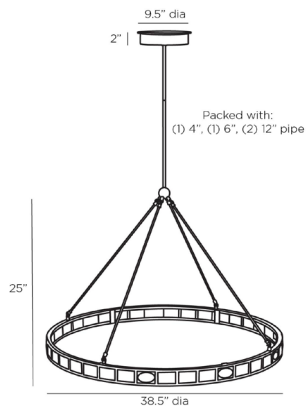

ARTERIOS

EMPIRE CHANDELIER

LAURA KIRAR

GKDLC01

H: 31 IN, Dia: 38.50 IN

Antique Brass, Iron

As part of The Empire series of objects: this antique brass chandelier created of iron and glass uses the ideas of origami and geometry as a kind of mystical decorative language conjuring up both treasures of the past and the future. These are the jewelry of the collection, a precise and polished counterbalance to the more hand-hewn objects.

APPEARANCE

Material	Glass, Iron
Finish	Clear
Top Coat/Sealant	true

DIMENSIONS

Chandelier	H: 25 IN, Dia: 38.50 IN
Minimum Hanging Height	31 IN
Maximum Hanging Height	61 IN
Canopy	H: 2 IN, Dia: 9.50 IN

WIRING

REPLACEMENT PARTS

Replacement Part 1	PIPE-513
Replacement Part 1 Dim	(1) 4", (1) 6", (1) 12"

CONTRACT

Contract Suitable	false
-------------------	-------