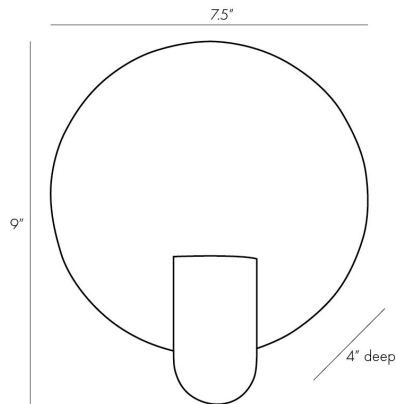

## HALETTE SCONCE

49755

H: 9 IN, W: 7.5 IN, D: 4 IN

Bronze, White Onyx

Contract Suitable As Is

The minimalistic aesthetic of this sconce is a design force to be reckoned with. Setting the foundational stage is a gorgeous circular slab of natural alabaster, which is elevated by a bronze steel accent that adds dimension. The alabaster works to filter the light and create a natural warm glow. We see this jewelry-inspired sconce, hung in multiples, adding a contemporary-classic vibe to a space. Damp rated, though limited outdoor conditions may affect finish. Damp-rated, although limited covered outdoor areas may affect finish.

### DIMENSIONS

Center Of Mount From Btm	4.5 IN
Backplate	Dia: 4.50 IN, D: 1 IN

### SHIPPING

Product Weight	2.78 LBS
Gross Weight 1	3.66 LBS
Gross Weight 2	0 LBS
Shipping Box 1	H: 10.5 IN, L: 8.5 IN, W: 10.5 IN
Shipping Box 2	H: 0 IN, L: 0 IN, W: 0 IN