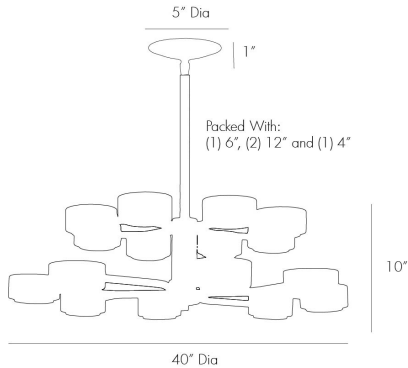

ARTERIOS

JALEN TWO TIER CHANDELIER

89438

H: 15 IN, Dia: 40.00 IN

Bronze, Vintage Brass, Frosted Glass

Contract Suitable As Is

Bronze and brass combine to create this large-scale, modern 16-light chandelier, an updated take on the smaller Jalen Chandelier (89974). Eight horizontal rods, four on each tier, split into two to give way to contrasting vintage brass shades and frosted glass diffusers. Perfect over a large dining table or as the focal point above an island in a grand kitchen. Additional pipe available (PIPE-120). Damp-rated, although limited covered outdoor conditions may affect finish.

APPEARANCE

Material	Glass, Steel
Material Type	Plated
Finish	Bronze, Frosted, Vintage Brass
Top Coat/Sealant	true
Link	Welded

DIMENSIONS

Shade	Top: 6.00 IN, Dia: 6.00 IN, Side: 3 IN
Diffuser	Dia: 4.50 IN
Chandelier	H: 10 IN, Dia: 40.00 IN
Minimum Hanging Height	15 IN
Maximum Hanging Height	48 IN
Canopy	H: 1 IN, Dia: 5.00 IN

COMPLIANCY

UL/ETL	Yes
CB	Yes
RoHS	true

SHIPPING

Product Weight	21.3 LBS
Gross Weight 1	38.5 LBS
Shipping Box 1	H: 16 IN, L: 41 IN, W: 41 IN

ADDITIONAL INFO

Features	Assembly Required
----------	-------------------

REPLACEMENT PARTS

Replacement Part 1	PIPE-120
Replacement Part 1 Dim	Square Bronze Ext Pipe (1) 6" and (1) 12"
Replacement Part 2	CANOPY-114
Replacement Part 2 Dim	1" x 5.75" Dia

CONTRACT

Contract Suitable	true
-------------------	------