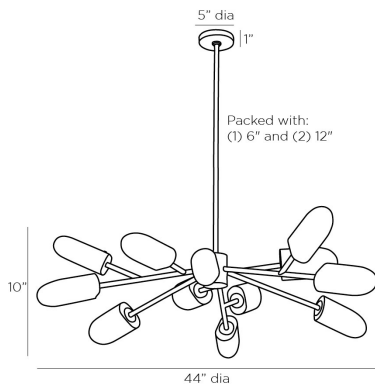

## JAVIER CHANDELIER

89067

H: 17 IN, Dia: 44.00 IN

Antique Brass, Champagne Crystal

Contract Suitable As Is

Modern and visually dynamic, the Javier Chandelier is the focus of any room. An antique brass iron frame holds multiple arms that extend out asymmetrically, showcasing bullet-shaped champagne crystal shades. The robust shades feature a thick layer of reflective crystal around the bulb that adds depth to the fixture. Finish will vary. Additional pipe available (PIPE-457). Damp-rated, although limited covered outdoor areas may affect finish.

### DIMENSIONS

Chandelier	H: 10 IN, Dia: 44.00 IN
Minimum Hanging Height	17 IN
Maximum Hanging Height	41 IN
Canopy	H: 1 IN, Dia: 5.00 IN