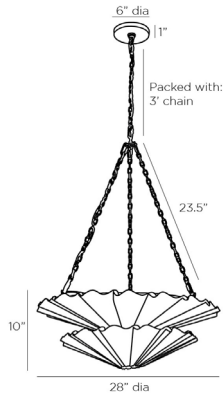

## KATYA CHANDELIER

42040  
 H: 35.5 IN, Dia: 28.00 IN  
 Vintage Brass  
 Contract Suitable As Is

This artistic chandelier of ruffled vintage brass is truly unique. The layered construction is composed of vintage brass sheets formed by hand, making each layer one-of-a-kind. Nine lights are housed between the layered design and work to soften the light while delivering extra shine to a space. Finish will vary. Additional chain available (CHN-255). Damp-rated, although limited covered outdoor areas may affect finish.

### DIMENSIONS

Chandelier	H: 10 IN, Dia: 28.00 IN
Minimum Hanging Height	35.5 IN
Maximum Hanging Height	71.5 IN
Canopy	H: 1 IN, Dia: 6.00 IN