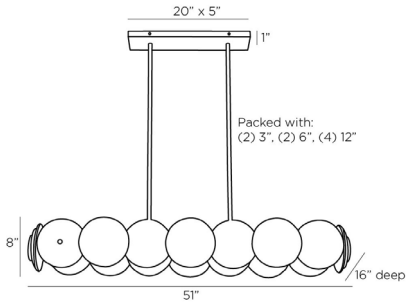

ARTERIOS

KINLEE CHANDELIER

82012
 H: 9.5 IN, W: 51 IN, D: 16 IN
 Antique Brass
 Contract Suitable As Is

A modern take on Art Deco, the Kinlee is composed of a series of hand-crafted glass discs on a linear frame with 12 lights sparkling through the glass. A collage of clear glass, smoke glass, and smoke luster glass discs parallel an antique brass iron frame. The clear glass and smoke glass feature a hammered detail, while the smoke luster glass features an etched texture. Its unique layered construction allows the light to bounce between the glass and creates extra illumination for the space it occupies. Finish will vary. Additional pipe available (PIPE-479). Damp-rated, although limited covered outdoor areas may affect finish.

APPEARANCE

	Antique Brass
Material	Glass, Iron
Material Type	Etched, Hammered
Finish	Antique Brass, Clear, Smoke, Smoke Luster
Finish Will Vary	true
Top Coat/Sealant	true

DIMENSIONS

Chandelier	H: 8 IN, W: 51 IN, D: 16 IN
Minimum Hanging Height	9.5 IN
Maximum Hanging Height	39.5 IN
Canopy	H: 1 IN, W: 20 IN, D: 5 IN

UL/ETL	Yes
RoHS	false

SHIPPING

Shipping Requirements	TruckShip
Product Weight	51.5 LBS
Gross Weight 1	70.5 LBS
Shipping Box 1	H: 51.18 IN, L: 15.75 IN, W: 11.42 IN

ADDITIONAL INFO

Features	Assembly Required
----------	-------------------

REPLACEMENT PARTS

Replacement Part 1	PIPE-479
Replacement Part 1 Dim	(2) 3", (2) 6", (2) 12"
Replacement Part 2	CANOPY-539
Replacement Part 2 Dim	1" x 20" x 5"

CONTRACT

Contract Suitable	true
-------------------	------