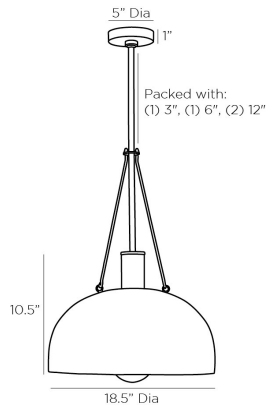

ARTERIOS

MADEA PENDANT

44780
H: 28.5 IN, Dia: 18.50 IN
Bronze
Contract Suitable As Is

This classic bowl-shaped pendant is a contemporary cornerstone in modern lighting with timeless appeal. A wide yet shallow silhouette is composed of iron in a bronze finish, topped with a wood finial in a smoke finish with an industrial feel. The juxtaposition of sleek iron and rustic wood provides an artful balance of contrasting tones and textures. Finish will vary. Additional pipe available (PIPE-497). Damp-rated, although limited covered outdoor areas may affect finish.

APPEARANCE

Material	Iron, Wood
Finish	Bronze, Smoke
Finish Will Vary	true
Top Coat/Sealant	true

DIMENSIONS

Pendant	H: 10.5 IN, Dia: 18.50 IN
Minimum Hanging Height	28.5 IN
Maximum Hanging Height	58.5 IN
Canopy	H: 1 IN, Dia: 5.00 IN

WIRING

Rating	Damp
Suggested Bulb Type	G40
Cord	10 FT, Black, SVT
Socket	1, Type A - E26
Photographed Bulb	5" Frosted Globe Bulb
Maximum Watt	60
Voltage	110-120 V

CERTIFICATIONS

Certifications	Mexico Australia, European Union, United Arab Emirates, United States, Canada
----------------	--

COMPLIANCY

UL/ETL	Yes
CB	Yes
RoHS	false

SHIPPING

Product Weight	15 LBS
Gross Weight 1	19.58 LBS
Shipping Box 1	H: 17.5 IN, L: 21 IN, W: 21 IN
Shipping Box 2	H: 0 IN, L: 0 IN, W: 0 IN
Shipping Box 3	H: 0

REPLACEMENT PARTS