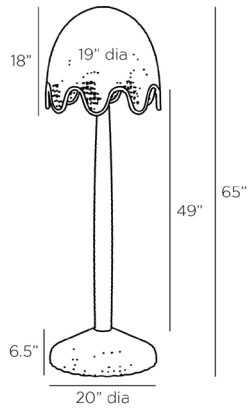

ARTERIOS

MAR FLOOR LAMP

LAURA KIRAR

GKPF501
 H: 65 IN, Dia: 20.00 IN
 Natural
 Contract Suitable As Is

Laura Kirar's playfully theatrical natural lampakanay rope is woven into palm forms – as seen with Mar Floor Lamp and Mar Pendant Chandelier - call to mind the classic era of the 1930's in the coastal south of France. Kirar pays homage to the details of casually curated Mediterranean interiors with their influences of aged formal furniture, the micro-climate combinations of tropical plants and pines, the passion for all things exotic from carved Spanish vargueño to primitive and sculptural African chairs. Finish will vary.

APPEARANCE

Material Iron, Rope
 Material Type Lampakanay
 Finish Antique Brass
 Finish Will Vary true
 Top Coat/Sealant true

DIMENSIONS

Shade Dia: 19.00 IN, Side: 18 IN
 Body H: 49 IN, Dia: 4.00 IN
 Base H: 6.5 IN, Dia: 20.00 IN
 Neck H: 3.5 IN, Dia: 1.00 IN
 Foot Print Dia: 20.00 IN

WIRING

Rating Indoor Only
 Suggested Bulb Type A19
 Tilt Test 10 Degrees - AU
 Cord 10 FT, Black, Bottom of Lamp Body
 Socket 2, Black, Type A - E26
 Switch On Line, On/Off Foot Switch
 Maximum Watt 60
 Voltage 110-120 V

CERTIFICATIONS

Certifications Mexico
 Australia, United Arab Emirates,
 United Kingdom, United States,
 Canada

COMPLIANCY

UL/ETL Yes
 CB Yes
 RoHS true

SHIPPING

Product Weight 34.6 LBS
 Gross Weight 1 45 LBS
 Shipping Box 1 H: 20.5 IN, L: 21 IN, W: 21 IN
 Shipping Box 2 H: 78 IN, L: 22.5 IN, W: 22.5 IN