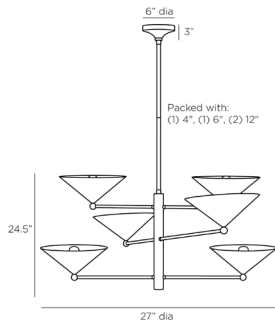

## MCVEY CHANDELIER

DLC21  
H: 31.5 IN, Dia: 27.00 IN  
Antique Brass  
Contract Suitable As Is

The kinetic charm of mid-century design is reflected in our McVey. Inspired by modern art mobiles, it was made to be equally impactful when hung from low or high ceilings. Cantilevered rods of steel finished in antiqued brass are offset by upward-facing conical shades lacquered in paprika, while pure white interiors reflect light to create a warm, even glow. Damp-rated, although limited covered outdoor conditions may affect finish.

### DIMENSIONS

Chandelier	H: 24.5 IN, Dia: 27.00 IN
Minimum Hanging Height	31.5 IN
Maximum Hanging Height	61.5 IN
Canopy	H: 3 IN, Dia: 6.00 IN

### REPLACEMENT PARTS

Replacement Part 1	PIPE-422
Replacement Part 1 Dim	(1) 4", (1) 6", (1) 12"
Replacement Part 2	CANOPY-658
Replacement Part 2 Dim	2" x 6" DIA