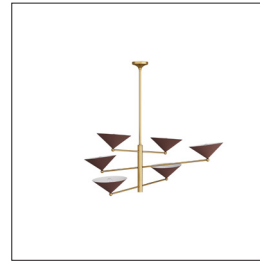

## MCVEY CHANDELIER

DLC21  
H: 31.5 IN, Dia: 27.00 IN  
Antique Brass  
Contract Suitable As Is

The kinetic charm of mid-century design is reflected in our McVey. Inspired by modern art mobiles, it was made to be equally impactful when hung from low or high ceilings. Cantilevered rods of steel finished in antiqued brass are offset by upward-facing conical shades lacquered in paprika, while pure white interiors reflect light to create a warm, even glow. Damp-rated, although limited covered outdoor conditions may affect finish.

### APPEARANCE

Material	Steel
Finish	Paprika Lacquer, White Lacquer
Top Coat/Sealant	true

### DIMENSIONS

Chandelier	H: 24.5 IN, Dia: 27.00 IN
Minimum Hanging Height	31.5 IN
Maximum Hanging Height	61.5 IN
Canopy	H: 3 IN, Dia: 6.00 IN