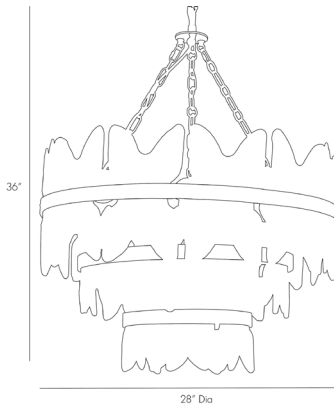

ARTERIOS

MILLIE CHANDELIER

89101
H: 36 IN, Dia: 28.00 IN
Antique Brass, Clear Seedy Glass
Contract Suitable As Is

Over 20 plates of uniquely shaped seeded glass are formed to make each chandelier. The unsealed edges are perfectly undone, pairing well with the textural glass and exposed antique brass hardware. It's constructed from stainless steel and is finished completely, all the way up to the ceiling mount. Additional chain available (CHN-148). Damp-rated, although limited covered outdoor conditions may affect finish. finish will vary.

APPEARANCE

Material	Glass, Steel
Finish	Antique Brass, Seedy Glass
Top Coat/Sealant	true
Link	Welded

DIMENSIONS

Chandelier	H: 23 IN, Dia: 28.00 IN
Minimum Hanging Height	36 IN
Maximum Hanging Height	72 IN
Canopy	H: 1 IN, Dia: 5.00 IN

WIRING

Rating	Damp
Cord	10 FT, Clear/Silver, SVT
Socket	7, Type A - E26 x 3, Type B - E12 x 4
Maximum Watt	60
Voltage	110-120 V

CERTIFICATIONS

Certifications	Mexico United States, Canada
----------------	---------------------------------

COMPLIANCY

UL/ETL	Yes
RoHS	true

SHIPPING

Product Weight	63 LBS
Gross Weight 1	77.5 LBS
Shipping Box 1	H: 22 IN, L: 31 IN, W: 31 IN

ADDITIONAL INFO

Features	Assembly Required
----------	-------------------

REPLACEMENT PARTS