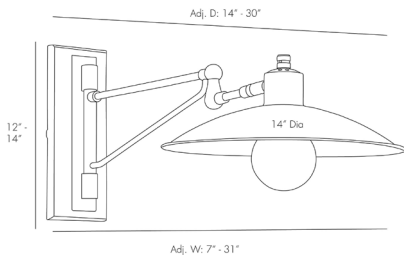

ARTERIOS

NOX SCONCE

49084

Bronze, Antique Brass
Contract Suitable As Is

Crafted entirely of stainless steel, the mount and arm have a rich bronze finish that is slightly weathered to add to its vintage look. The shade is finished in an antique brass, while the interior is painted in white for added reflective light. It is mounted on an 180° swivel arm and the shade has slight vertical maneuverability. Shown with a 5-inch frosted globe bulb. Also available in pale brass (49172). Damp-rated, although limited covered outdoor conditions may affect finish.

APPEARANCE

Material Steel
Finish Bronze
Top Coat/Sealant true

DIMENSIONS

Center Of Mount From Btm 6.25 IN
Backplate H: 12.5 IN, W: 4.5 IN, D: 1 IN

WIRING

Rating Damp
Suggested Bulb Type G40
Cord 0.5 FT, Black, SPT-2
Socket 1, Brass, Type A- E26 Keyless
Switch At Socket, On/Off Rotary
Maximum Watt 60
Voltage 110-120 V

CERTIFICATIONS

Certifications Mexico
Australia, European Union, United Arab Emirates, United States, Canada

COMPLIANCY

UL/ETL Yes
CB Yes
RoHS true

SHIPPING

Product Weight 9 LBS
Gross Weight 13.5 LBS
Shipping Box 1 H: 15 IN, L: 34 IN, W: 18 IN