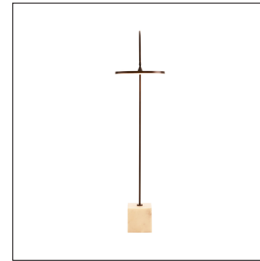

ARTERIOS

NURI FLOOR LAMP

79842
 H: 67 IN, W: 30.5 IN, D: 15 IN
 English Bronze, White Marble
 Contract Suitable As Is

The architectural style of the Nuri celebrates minimalist design with luxe materials. The slim profile features an arched silhouette of English bronze steel that seamlessly transitions into a white marble base. The matching steel disc conceals an LED strip with an even glow and easily pivots so you can direct the light accordingly. Finish and marble will vary.

APPEARANCE

Material Acrylic, Marble, Steel
 Finish English Bronze, White
 Finish Will Vary true
 Top Coat/Sealant true

DIMENSIONS

15.50
 Base H: 8 IN, W: 8 IN, D: 8 IN
 Foot Print W: 8 IN, D: 8 IN

WIRING

Rating Indoor Only
 LED Color Temp 3000K
 LED CRI 90+
 LED Lumens 2100
 Certification Note CANNOT BE REWIRED FOR INTL USE.
 Tilt Test 8 Degrees - UL
 Cord 12 FT, Back of Lamp Base, SPT-2, Taupe Fabric
 Socket 1, Integrated LED, White
 Switch Full Range Dimmer, On Line
 Maximum Watt 21
 Voltage 110-120 V
 LED Lifespan 30,000