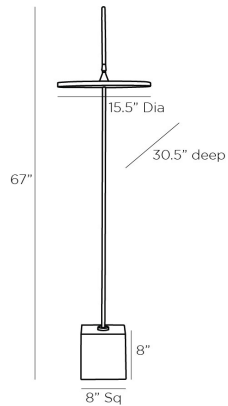

ARTERIOS

NURI FLOOR LAMP

79842
 H: 67 IN, W: 30.5 IN, D: 15 IN
 English Bronze, White Marble
 Contract Suitable As Is

The architectural style of the Nuri celebrates minimalist design with luxe materials. The slim profile features an arched silhouette of English bronze steel that seamlessly transitions into a white marble base. The matching steel disc conceals an LED strip with an even glow and easily pivots so you can direct the light accordingly. Finish and marble will vary.

APPEARANCE

Material Acrylic, Marble, Steel
 Finish English Bronze, White
 Finish Will Vary true
 Top Coat/Sealant true

DIMENSIONS

15.50
 Base H: 8 IN, W: 8 IN, D: 8 IN
 Foot Print W: 8 IN, D: 8 IN

WIRING

Rating Indoor Only
 LED Color Temp 3000K
 LED CRI 90+
 LED Lumens 2100
 Certification Note CANNOT BE REWIRED FOR INTL USE.
 Tilt Test 8 Degrees - UL
 Cord 12 FT, Back of Lamp Base, SPT-2, Taupe Fabric
 Socket 1, Integrated LED, White
 Switch Full Range Dimmer, On Line
 Maximum Watt 21
 Voltage 110-120 V
 LED Lifespan 30,000