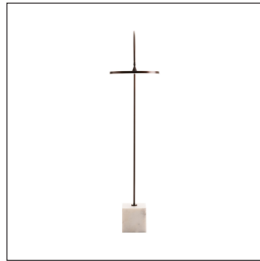

ARTERIOS

NURI FLOOR LAMP

79842
 H: 67 IN, W: 30.5 IN, D: 15 IN
 English Bronze, White Marble
 Contract Suitable As Is

The architectural style of the Nuri celebrates minimalist design with luxe materials. The slim profile features an arched silhouette of English bronze steel that seamlessly transitions into a white marble base. The matching steel disc conceals an LED strip with an even glow and easily pivots so you can direct the light accordingly. Finish and marble will vary.

APPEARANCE

Material Acrylic, Marble, Steel
 Finish English Bronze, White
 Finish Will Vary true
 Top Coat/Sealant true

DIMENSIONS

15.50
 Base H: 8 IN, W: 8 IN, D: 8 IN
 Foot Print W: 8 IN, D: 8 IN

WIRING

Rating Indoor Only
 LED Color Temp 3000K
 LED CRI 90+
 LED Lumens 2100
 Certification Note CANNOT BE REWIRED FOR INTL USE.
 Tilt Test 8 Degrees - UL
 Cord 12 FT, Back of Lamp Base, SPT-2, Taupe Fabric
 Socket 1, Integrated LED, White
 Switch Full Range Dimmer, On Line
 Maximum Watt 21
 Voltage 110-120 V
 LED Lifespan 30,000