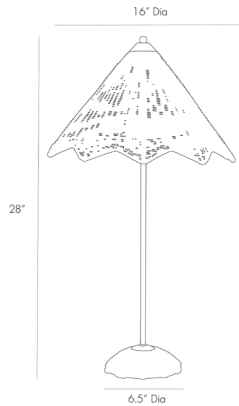

## PARASOL LAMP

CELERIE KEMBLE

DC49018  
H: 28 IN, Dia: 16.00 IN  
Natural Rattan, Antique Brass  
Contract Suitable As Is

Handwoven, rattan wicker is just as Caribbean in its style as it is sophisticated. The shade and base are both made of natural rattan; the shade features an exaggerated scallop edge while the base conceals a steel plate. The stem is crafted from stainless steel, finished in a warm antique brass that contrasts the whimsical silhouette. Two bulbs are set to a dimmer switch, so you can set the mood however you like.

### DIMENSIONS

Shade	Top: 2.00 IN, Dia: 16.00 IN, Side: 10 IN
Foot Print	Dia: 6.50 IN
Harp	N/A IN

### WIRING

Rating	Indoor Only
Tilt Test	10 Degrees - AU
Cord	10 FT, Back of Lamp Base, Clear/Silver, SPT-2
Socket	2, Type B--E12 Other, White
Switch	Full Range Dimmer, On Line
Maximum Watt	60
Voltage	110-120 V