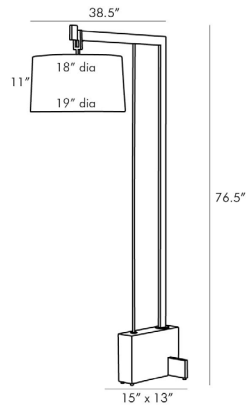

ARTERIOS

PILOTI FLOOR LAMP

RAY BOOTH

DB79000-885
 H: 76.5 IN, W: 19 IN, D: 38.5 IN
 Faux Marble, Bronze
 Contract Suitable As Is

The Piloti Floor Lamp stands as a strong architectural form beside a sofa or over an end-table. Constructed of rectangular steel steel dowel and a faux marble base the composition of materials is a handsome addition to any interior. The far reach of the arm holding the crisp linen shade allows you to feature light directly over a surface.

APPEARANCE

Material Cotton, Linen, Resin, Steel
 Finish Black, White
 Top Coat/Sealant false

DIMENSIONS

Shade Top: 18.00 IN, Dia: 19.00 IN
 Body H: 76.5 IN, W: 13 IN, D: 15 IN
 Foot Print W: 13 IN, D: 15 IN
 Harp N/A IN

WIRING

Rating Indoor Only
 Tilt Test 10 Degrees - AU
 Cord 10 FT, Black, Side of Lamp Body, SPT-2
 Socket 1, Black, Type A - E26
 Switch On Line- Foot Switch, On/Off Push Button
 Maximum Watt 150
 Voltage 110-120 V