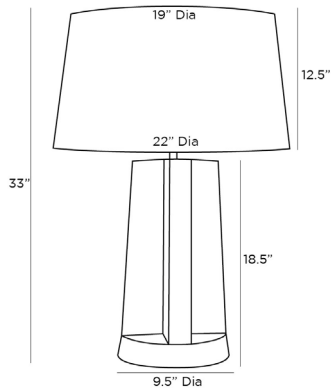

## RIVERTON LAMP

49894-689  
 H: 33 IN, Dia: 22.00 IN  
 Ivory Riverstone Composite  
 Contract Suitable As Is

Imagined in a plus-sign shape, the Riverton is created in ivory riverstone composite with a textured finish on its recessed surfaces. The geometric table lamp, at home in modern or traditional interiors, is finished with matching riverstone finial and a tapered off-white cotton shade lined in off-white cotton.

### APPEARANCE

Material	Cotton, Riverstone, Steel
Finish	Antique Brass, Ivory, Off-White
Finish Will Vary	true
Top Coat/Sealant	true
Finial Description	Decorative Riverstone to match
Finial Dimension	2" x 1"

### DIMENSIONS

Shade	Top: 19.00 IN, Dia: 22.00 IN, Side: 12.5 IN
Body	H: 18.5 IN, Dia: 9.50 IN
Neck	H: 2 IN, Dia: 0.50 IN
Foot Print	Dia: 9.50 IN
Harp	10" Brass IN

### WIRING

Rating	Indoor Only
Tilt Test	10 Degrees - AU
Cord	10 FT, Back of Lamp Base, SPT-2, Taupe Fabric
Socket	1, Brass, Type A - E26
Switch	3-Way Rotary, At Socket
Maximum Watt	150
Voltage	110-120 V