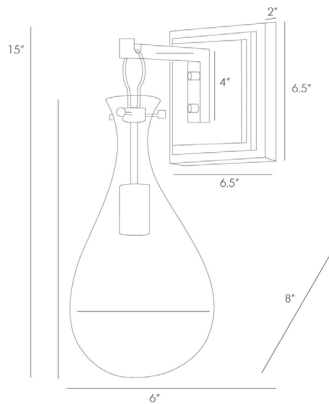

ARTERIOS

SABINE SCONCE

49986

H: 15 IN, W: 6 IN, D: 8 IN
 Antique Brass, Clear Glass
 Contract Suitable As Is

The clear teardrop glass shade houses the bulb of your choice as it is suspended from a square antique brass back plate. Mount multiples down a hallway to create drama. Coordinates with similar table lamp (49889) and floor lamp (79889). Shown with small clear tubular bulb. Damp-rated, although limited covered outdoor conditions may affect finish.

APPEARANCE

Material	Glass, Steel
Material Type	Plated
Finish	Antique Brass, Clear
Top Coat/Sealant	true

DIMENSIONS

Center Of Mount From Btm	3.25 IN
Arm	H: 4 IN, W: 1 IN, D: 5 IN
Backplate	H: 6.5 IN, W: 6.5 IN, D: 2 IN
Mount	H: 6 IN, W: 6 IN

WIRING

Rating	Damp
Suggested Bulb Type	T6
Cord	1 FT, Clear/Silver, SPT-2
Socket	1, Type B--E12 Other
Photographed Bulb	Small Clear Tubular Bulb
Maximum Watt	25
Voltage	110-120 V

CERTIFICATIONS

Certifications	Mexico Australia, European Union, United Arab Emirates, United States, Canada
----------------	--

COMPLIANCY

UL/ETL	Yes
CB	Yes
RoHS	true

SHIPPING

Product Weight	4 LBS
Gross Weight 1	3.35 LBS
Shipping Box 1	H: 9 IN, L: 15 IN, W: 11 IN

ADDITIONAL INFO

Features	Assembly Required
Hanging Orientation	Vertical Only