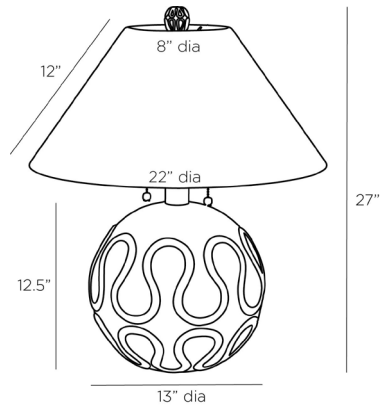

ARTERIOS

SERPIENTE LAMP

LAURA KIRAR

GKPTI01-671
 H: 27 IN, Dia: 22.00 IN
 Vintage Brass, Cast Aluminum
 Contract Suitable As Is

The vintage brass Serpiente Table Lamp has the weight and physical quality of an excavated treasure meant for display on seated eye-level tables formed of cast aluminum. Finish will vary.

APPEARANCE

Material	Cast Aluminum, Cotton, Microfiber
Finish	Ivory, Off-White
Finish Will Vary	true
Top Coat/Sealant	true
Finial Description	Decorative brass sphere to match
Finial Dimension	2" Sphere

DIMENSIONS

Shade	Top: 8.00 IN, Dia: 22.00 IN, Side: 12 IN
Body	H: 12.5 IN, Dia: 13.00 IN
Neck	H: 4 IN, Dia: 2.00 IN
Foot Print	Dia: 9.50 IN

WIRING

Rating	Indoor Only
Suggested Bulb Type	A19
Tilt Test	10 Degrees - AU
Cord	10 FT, Back of Lamp Base, Clear/Silver
Socket	2, Antique Brass, Type A - E26
Switch	At Socket, On/Off Pull Chain
Maximum Watt	60
Voltage	110-120 V