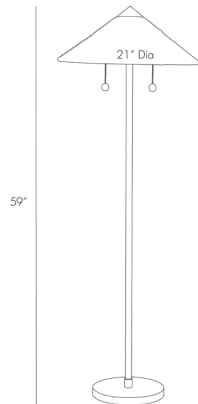

ARTERIOS

TERRACE FLOOR LAMP

CELERIE KEMBLE

DC79001
H: 59 IN, Dia: 21.00 IN
Natural Rattan, Gold Steel
Contract Suitable As Is

Organic, rattan wicker is just as Caribbean in its style as it is sophisticated. The shade is made of natural, handwoven rattan, featuring double pull chains. The base and accents are crafted from stainless steel, finished in a warm antique brass that contrasts the whimsical silhouette.

APPEARANCE

Material	Rattan, Steel
Finish	Gold
Finish Will Vary	true
Top Coat/Sealant	false

DIMENSIONS

Foot Print	Dia: 11.00 IN
Harp	N/A IN

WIRING

Rating	Indoor Only
Tilt Test	10 Degrees - AU
Cord	10 FT, Back of Lamp Base, Clear/Silver, SPT-2
Socket	2, Brass, Type A- E26, On/Off
Switch	At Socket, On/Off Pull Chain
Maximum Watt	100
Voltage	110-120 V

CERTIFICATIONS

Certifications	Mexico United States, Canada
----------------	---------------------------------

COMPLIANCY

UL/ETL	Yes
RoHS	true

SHIPPING

Product Weight	12.5 LBS
Gross Weight 1	18.35 LBS
Shipping Box 1	H: 91.5 IN, L: 14 IN, W: 13.5 IN
Shipping Box 2	H: 23 IN, L: 22 IN, W: 8 IN