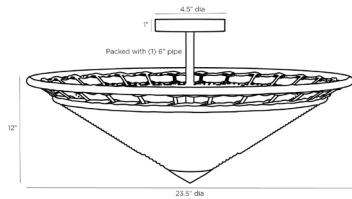

ARTERIOS

TERRACE FLUSHMOUNT

CELERIE KEMBLE

GCDFS01

H: 12 IN, Dia: 23.50 IN

Natural, Rattan

Contract Suitable As Is

A continuation of the Terrace family, this flushmount is made up of natural, handwoven rattan. The ceiling mount and centerpoint tip are crafted of gold steel finished iron that contrast the whimsical silhouette. Finish will vary.

APPEARANCE

Material	Iron, Rattan
Finish	Gold Steel
Finish Will Vary	true
Top Coat/Sealant	true

DIMENSIONS

Body	H: 12 IN, Dia: 23.50 IN
Canopy	H: 1 IN, Dia: 4.50 IN

WIRING

Rating	Indoor Only
Suggested Bulb Type	G25
Cord	10 FT
Socket	2, Type B - E12
Maximum Watt	60
Voltage	110-120 V