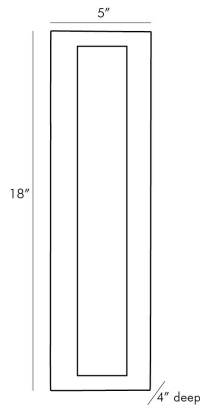

ARTERIOS

TITUS SCONCE

49257
H: 18 IN, W: 5 IN, D: 4 IN
Antique Brass
Contract Suitable As Is

Sleek and stylish, the modern form of this antique brass sconce offers a clean and streamlined visual to a wall space. The rectangular profile lends a contemporary touch to traditional lighting designs, and its steel form delivers a slight industrial appeal. When in use, the sconce appears lucent thanks to the ultramodern LED light. Its slender silhouette makes this a great light option for small spaces. Damp-rated, although limited covered outdoor conditions may affect finish.

APPEARANCE

Material Steel
Finish Antique Brass
Top Coat/Sealant true

DIMENSIONS

Center Of Mount From Btm 9 IN
Backplate H: 17 IN, W: 4 IN, D: 1 IN
Mount H: 4 IN, W: 4 IN

WIRING

Rating Damp
LED Color Temp 2700K
LED CRI 80
LED Compatible Dimmer TRIAC Dimmer
LED Lumens 1890
Cord 1 FT, Black, SVT
Socket 1, Integrated LED
Maximum Watt 21
Voltage 110-120 V
LED Lifespan 30,000

CERTIFICATIONS

Certifications Mexico
Australia, European Union, United Arab Emirates, United States, Canada

COMPLIANCY

UL/ETL Yes
CB Yes
RoHS true

SHIPPING

Product Weight 5 LBS
Gross Weight 1 5.75 LBS
Shipping Box 1 H: 6 IN, L: 21 IN, W: 8 IN