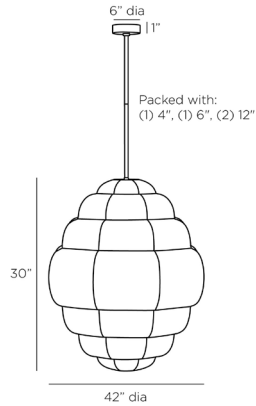

ARTERIOS

YAHARA CHANDELIER

DMC15
H: 35 IN, Dia: 30.00 IN
Ivory
Contract Suitable As Is

Influences ranging from the natural and modern worlds inform our Yahara. Reminiscent of a bee's nest or Chinese lantern, this tiered design takes a steel structure finished in antique brass wrapped in a cool cocoon of ivory faux vellum. Zen-like in its appeal, this fixture will lend a soothing glow to any space. Damp-rated, although limited covered outdoor conditions may affect finish. Finish will vary.

APPEARANCE

Material	Faux Vellum, Steel
Finish	Antique Brass
Finish Will Vary	true
Top Coat/Sealant	false

DIMENSIONS

Pendant	H: 30 IN, Dia: 30.00 IN
Minimum Hanging Height	35 IN
Maximum Hanging Height	65 IN
Canopy	H: 1 IN, Dia: 6.00 IN

WIRING

Rating	Damp
Suggested Bulb Type	G25
Cord	10 FT, Clear/Silver, SVT
Socket	1, Type A - E26
Photographed Bulb	3" Frosted Globe Bulb
Maximum Watt	100
Voltage	110-120 V

CERTIFICATIONS

Certifications	Mexico Australia, European Union, United Arab Emirates, United States, Canada
----------------	--

COMPLIANCY

UL/ETL	Yes
CB	Yes
RoHS	true

SHIPPING

Shipping Requirements	TruckShip
Product Weight	8.1 LBS
Gross Weight 1	23.1 LBS
Shipping Box 1	H: 33.5 IN, L: 31.9 IN, W: 31.9 IN

REPLACEMENT PARTS

Replacement Part 1	PIPE-504
Replacement Part 1 Dim	(1) 4", (1) 6", (1) 12"
Replacement Part 2	CANOPY-590
Replacement Part 2 Dim	1" x 5" DIA