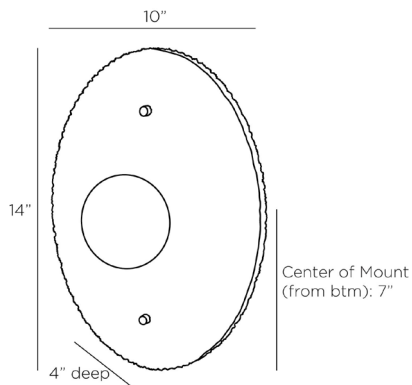

# ARTERIO RS

## YESENIA SCONCE

DWC19  
H: 14 IN, W: 10 IN, D: 4 IN  
Charcoal  
Contract Suitable As Is

The natural beauty and complexity of a coral reef inform our Yesenia sconce. Crafted of charcoal ricestone composite and English bronze steel, the integrated LED ambient light creates a complex yet soothing pattern. The integrated LED is enclosed by a white acrylic diffuser. Damp-rated, although limited covered outdoor conditions may affect finish. Finish will vary.

### DIMENSIONS

Center Of Mount From Btm	7 IN
--------------------------	------