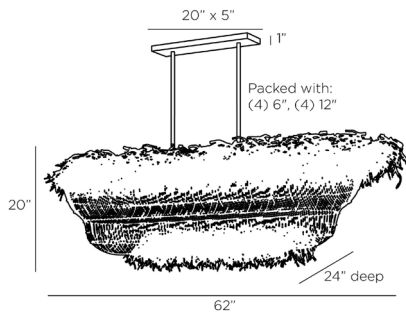

ARTERIOS

YESSIKA CHANDELIER

DRS03

H: 27 IN, W: 62 IN, D: 24 IN

Dark Gray Stained

Contract Suitable As Is

The natural warmth of raffia gets an airy update in the woven Yessika. Thatched, stained dark gray and fringed with a flourish, this texturally delightful style is suspended from a pair of slim matte iron pipes. Reminiscent of the shape of a boat hull, this unique fixture lends a touch of the tropics over any space. Finish will vary.

APPEARANCE

Material	Iron, Raffia
Finish	Matte Black
Finish Will Vary	true
Top Coat/Sealant	false

DIMENSIONS

Chandelier	H: 20 IN
Minimum Hanging Height	27 IN
Maximum Hanging Height	51 IN
Canopy	H: 1 IN, W: 20 IN, D: 5 IN

ADDITIONAL INFO

Features	Sustainable
----------	-------------

REPLACEMENT PARTS

Replacement Part 1	PIPE-583
Replacement Part 1 Dim	(1) 6", (1) 12"
Replacement Part 2	CANOPY-675
Replacement Part 2 Dim	1" x 20" x 5"