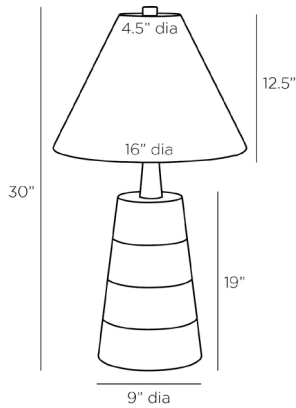

ARTERIOS

YURI LAMP

PTC27
H: 30 IN, Dia: 16.00 IN
Natural, Cork
Contract Suitable As Is

A tapered shade and base of natural cork makes our modern Yuri authentically chic. Clean lines recall the best of contemporary design. Finished with an English bronze post, taupe cloth cord and three-way rotary switch. Finish will vary.

APPEARANCE

| | |
|--------------------|-------------------------|
| Material | Cork, Steel |
| Finish | English Bronze |
| Finish Will Vary | true |
| Top Coat/Sealant | false |
| Finial Description | English Bronze Cylinder |
| Finial Dimension | 1"x1" Cylinder |

DIMENSIONS

| | |
|------------|--|
| Shade | Top: 4.50 IN, Dia: 16.00 IN, Side: 12.5 IN |
| Body | H: 19 IN, Dia: 9.00 IN |
| Neck | H: 1 IN, Dia: 1.00 IN |
| Foot Print | Dia: 9.00 IN |

WIRING

| | |
|--------------|--|
| Rating | Indoor Only |
| Tilt Test | 10 Degrees - AU |
| Cord | 10 FT, Back of Lamp Base, Taupe Fabric |
| Socket | 1, Bronze, Type A - E26 |
| Switch | 3-Way Rotary, At Socket |
| Maximum Watt | 150 |
| Voltage | 110-120 V |

SHIPPING

| | |
|----------------|---------|
| Product Weight | 7.4 LBS |
| Gross Weight 1 | 14 LBS |

ADDITIONAL INFO

| | |
|-------------|-------|
| Shade Shape | Round |
| Shade Type | Other |

REPLACEMENT PARTS