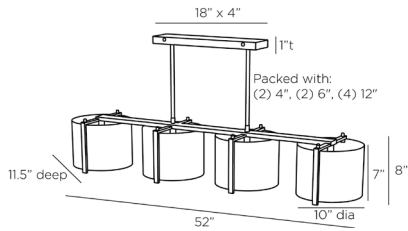

ARTERIOS

ZACHARY CHANDELIER

DRC05
 H: 13 IN, W: 52 IN, D: 11.5 IN
 Taupe
 Contract Suitable As Is

A streamlined linear chandelier adds a sophisticated anchor to any setting. Architectural in scale, a quartet of drum-shaped powder-coated steel shades in taupe are bisected with elegant metal accents of English bronze steel. Suspended from matching dual pipes, this two-toned fixture is a bold statement. Damp-rated, although limited covered outdoor conditions may affect finish.

APPEARANCE

Material Steel
 Finish English Bronze, White
 Top Coat/Sealant true

DIMENSIONS

Chandelier H: 8 IN, W: 52 IN, D: 11.5 IN
 Minimum Hanging Height 13 IN
 Maximum Hanging Height 43 IN
 Canopy H: 1 IN, W: 18 IN, D: 4 IN

COMPLIANCY

UL/ETL Yes
 CB Yes
 RoHS true

SHIPPING

Product Weight 26.3 LBS
 Gross Weight 44.32 LBS
 Shipping Box 1 H: 13.4 IN, L: 54.8 IN, W: 14.3 IN

REPLACEMENT PARTS

Replacement Part 1 PIPE-487
 Replacement Part 1 Dim (1) 4", (1) 6", (1) 12"
 Replacement Part 2 CANOPY-659
 Replacement Part 2 Dim 1" x 18" x 4"