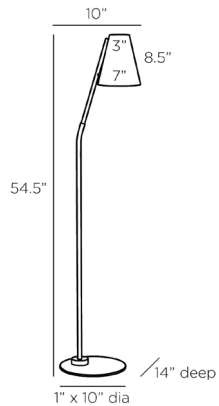

ARTERIOS

ZEALAND FLOOR LAMP

PFC14
 H: 54.5 IN, W: 10 IN, D: 14 IN
 English Bronze, Steel

This masculine style offers a modern mix of materials and finishes. A slender vertical rod in English bronze and antique brass finish supports a conical shade of bronze. Mounted on a matching circular base with antique brass accents, it is finished with a taupe cloth cord. Full-range dimmer. Finish will vary.

APPEARANCE

Material	Steel
Finish	Antique Brass
Finish Will Vary	true
Top Coat/Sealant	true
Finial Description	N/A

DIMENSIONS

Shade	Top: 3.00 IN, Dia: 7.00 IN, Side: 8.5 IN
Base	H: 1 IN, Dia: 10.00 IN
Foot Print	Dia: 10.00 IN
Harp	N/A IN

WIRING

Rating	Indoor Only
Tilt Test	10 Degrees - AU
Cord	12 FT, Back of Lamp Base, Taupe Fabric
Socket	1, Black, Type A- E26 Keyless
Switch	Full Range Dimmer, On Line
Maximum Watt	60
Voltage	110-120 V

CERTIFICATIONS