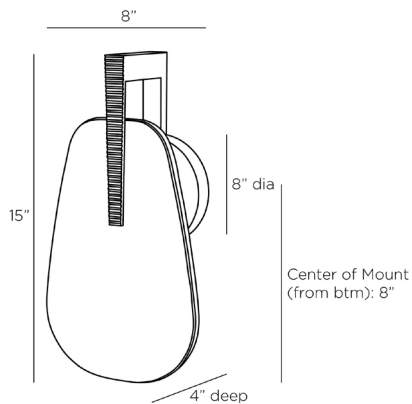

# ARTERIO RS

## ZELDA SCONCE

DWC21  
H: 15 IN, W: 8 IN, D: 4 IN  
Antique Brass  
Contract Suitable As Is

The bold geometry and decadent details of Art Deco jewelry characterize the exuberant shape of Zelda. An integrated LED is held behind the slump glass shade in smoke luster and accented with an elegant hardware detail of antique brass iron. Damp-rated, although limited covered outdoor conditions may affect finish. Finish will vary.

### DIMENSIONS

	0.5
Center Of Mount From Btm	8 IN
Backplate	Dia: 8.00 IN, D: 1.5 IN