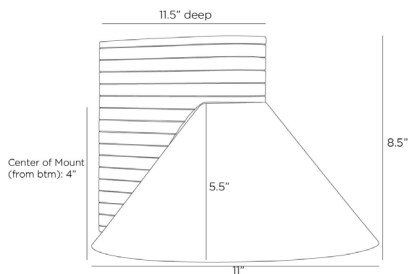

ARTERIOURS OUTDOOR

CHADWICK OUTDOOR SCONCE

DWC41
H: 8.5 IN, W: 11 IN, D: 11.5 IN
Aged Iron
Contract Suitable As Is

Reminiscent of 1930's Streamline Moderne architecture, the aerodynamic angles of the Chadwick make it both contemporary and timeless. A conical shade of aged iron is lacquered in a contrast white to reflect the down light for spot illumination. A protective coating helps withstand the elements. Dark sky compliant and "turtle safe" when used with a compatible, amber-colored long-wavelength LED bulb. Finish will vary.

APPEARANCE

Material Iron
Top Coat/Sealant true

DIMENSIONS

Center Of Mount From Btm 4 IN
Backplate H: 8 IN, W: 5 IN, D: 8 IN

WIRING

Rating Outdoor
Suggested Bulb Type G16.5
Cord 0.5 FT, Black/White, SVT
Socket 1, Type A - E26
Maximum Watt 60
Voltage 110-120 V

COMPLIANCY

RoHS true

SHIPPING

Product Weight 5 LBS
Gross Weight 1 6.5 LBS
Shipping Box 1 H: 13.6 IN, L: 10.82 IN, W: 14.76 IN

ADDITIONAL INFO

Hanging Orientation Horizontal and Vertical

CONTRACT

Contract Suitable true