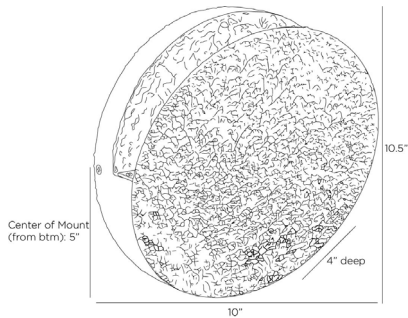

## CHANCE OUTDOOR SCONCE

DWC42  
H: 10.5 IN, W: 10 IN, D: 4 IN  
Aged Iron  
Contract Suitable As Is

The perfect punctuation mark against a natural or dark wall, a circular sconce is a textural delight. Forged of aged iron, the off-black metallic finish has a paint-like daubed finish. Bisected by an opal glass sliver, this minimalist style is not suitable for use in coastal or marine environments. Turtle compliant. Finish will vary.

### DIMENSIONS

Center Of Mount From Btm 5 IN