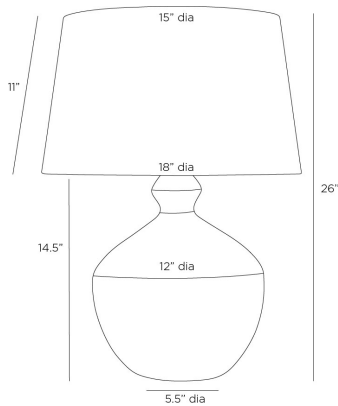

ARTERIOS

CLEMENTINE LAMP

PTC32-591
 H: 26 IN, Dia: 18.00 IN
 Icy Morn, Ceramic
 Contract Suitable As Is

With an exaggerated base and minimized top, the Clementine is a refresh of the classic gourd lamp. The sinuous lines of this ceramic essential are glazed in a soothing, icy morn hue. Finished with a matching ceramic finial, off-white microfiber drum shade, and antique brass hardware. Clear silver cord. Finish will vary.

APPEARANCE

Material	Ceramic, Cotton, Microfiber, Steel
Finish	Antique Brass, Off-White
Finish Will Vary	true
Top Coat/Sealant	false
Finial Description	Ceramic to match
Finial Dimension	1.5" Dia

DIMENSIONS

Shade	Top: 15.00 IN, Dia: 18.00 IN, Side: 11 IN
Body	H: 14.5 IN, Dia: 12.00 IN
Neck	H: 1 IN, Dia: 1.00 IN
Foot Print	Dia: 5.50 IN
Harp	9 IN

WIRING

Rating	Indoor Only
Tilt Test	10 Degrees - AU
Cord	10 FT, Back of Lamp Base, Clear/Silver, SPT-2
Socket	1, Antique Brass, Type A - E26
Switch	3-Way Rotary, At Socket
Maximum Watt	150
Voltage	110-120 V

COMPLIANCY

RoHS	false
------	-------

SHIPPING

Product Weight	10.3 LBS
Gross Weight 1	15 LBS
Gross Weight 2	5 LBS
Shipping Box 1	H: 16.9 IN, L: 28 IN, W: 14.2 IN
Shipping Box 2	H: 25.6 IN, L: 15.75 IN, W: 15.75 IN