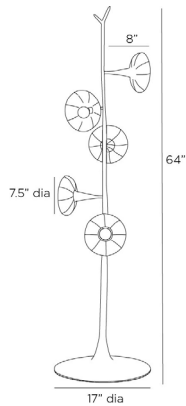

ARTERIOS

COLTRANE FLOOR LAMP

PFI07
H: 64 IN, W: 18 IN, D: 18 IN
Antique Brass, Iron
Contract Suitable As Is

Spiraled trumpet flowers of hand-formed antique brass make this playful design a living sculpture for the living room. Delivering the free-form vibes of the 1970s, the foundation flows into a tapered iron base that mimics the shape of the blooms. Clear silver cord.

APPEARANCE

Material	Iron
Material Type	Forged
Top Coat/Sealant	false
Finial Description	
Finial Dimension	

DIMENSIONS

Shade	Dia: 7.50 IN, Side: 8 IN
Body	H: 62 IN
Base	Dia: 17.00 IN
Foot Print	Dia: 17.00 IN

WIRING

Rating	Indoor Only
Tilt Test	10 Degrees - AU
Cord	12 FT, Back of Lamp Base, Clear/Silver, SPT-2
Socket	5, Clear, Type A - E26
Switch	On Line, On/Off Foot Switch
Maximum Watt	25
Voltage	110-120 V

COMPLIANCY

RoHS	true
------	------

SHIPPING

Product Weight	16.8 LBS
Gross Weight 1	25.6 LBS
Shipping Box 1	H: 68 IN, L: 21 IN, W: 21 IN

ADDITIONAL INFO

Shade Shape	Round
Shade Type	Other

CONTRACT

Contract Suitable	true
-------------------	------