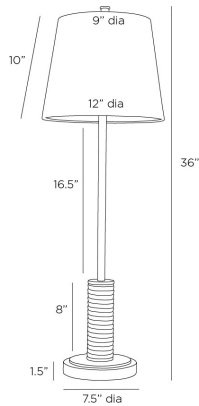

ARTERIOS

CONWAY LAMP

PTC36
H: 36 IN, Dia: 12.00 IN
English Bronze, Steel
Contract Suitable As Is

Fine cognac leatherworking and a taller silhouette makes the Conway ideal for a gentleman's lounge, console, or buffet. Both masculine and modern, this English bronze frame is anchored to a base of white marble for a sophisticated contrast. White linen drum shade and taupe cloth cord.

APPEARANCE

Material	Leather, Linen, Marble, Steel
Finish	Cognac, White
Top Coat/Sealant	false
Finial Description	Bronze cylinder to match
Finial Dimension	1.5" H, 1" Dia

DIMENSIONS

Shade	Top: 9.00 IN, Dia: 12.00 IN, Side: 10 IN
Body	H: 8 IN, Dia: 3.00 IN
Base	H: 1.5 IN, Dia: 7.50 IN
Neck	H: 16.5 IN, Dia: 1.00 IN
Foot Print	Dia: 7.50 IN

WIRING

Rating	Indoor Only
Tilt Test	10 Degrees - AU
Cord	8 FT, Back of Lamp Base, SPT-2, Taupe Fabric
Socket	1, Black, Type A - E26
Switch	3-Way Rotary, At Socket
Maximum Watt	100
Voltage	110-120 V

COMPLIANCY

RoHS	true
------	------

SHIPPING

Product Weight	8.6 LBS
Gross Weight 1	12 LBS
Gross Weight 2	5 LBS
Shipping Box 1	H: 31.75 IN, L: 9.84 IN, W: 9.64 IN
Shipping Box 2	H: 10.43 IN, L: 12.4 IN, W: 12.4 IN

ADDITIONAL INFO