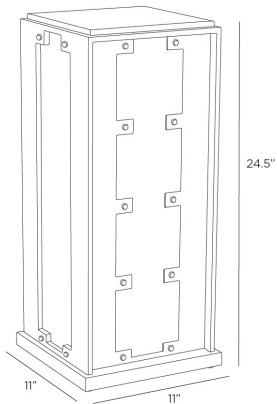

ARTERIORES OUTDOOR

CORBIN OUTDOOR LANTERN

PTC49

H: 24.5 IN, W: 11 IN, D: 11 IN
Marine Grade Aged Iron, Iron
Contract Suitable As Is

We fine-tuned the Corbin's proportions for a new twist on traditional industrial design. Made of opal glass inset into a Deco-inspired frame of marine grade aged iron, this portable style is finished with a protective coating to withstand the elements. Cutout accents and rivet details add a sophisticated accent. Protectively coated to withstand the elements with triple-coat, marine-grade enamel.

APPEARANCE

Material Glass, Iron
Finish Opal
Top Coat/Sealant false

DIMENSIONS

Base H: 11 IN, W: 11 IN, D: 11 IN
Foot Print W: 11 IN, D: 11 IN

WIRING

Rating Outdoor
LED Color Temp 2700K
LED CRI 90+
Cord 12 FT, Back of Lamp Base, Black
Socket 1, Black, Integrated LED
Switch At Base, On/Off Push Button
Maximum Watt 10
Voltage 110-120 V

COMPLIANCY

RoHS true

SHIPPING

Product Weight 20.1 LBS
Gross Weight 1 23.4 LBS
Shipping Box 1 H: 27.6 IN, L: 14.4 IN, W: 13.6 IN

CONTRACT

Contract Suitable true