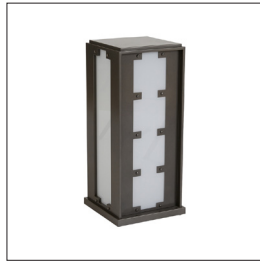

ARTERIORES OUTDOOR

CORBIN OUTDOOR LANTERN

PTC49

H: 24.5 IN, W: 11 IN, D: 11 IN
Marine Grade Aged Iron, Iron
Contract Suitable As Is

We fine-tuned the Corbin's proportions for a new twist on traditional industrial design. Made of opal glass inset into a Deco-inspired frame of marine grade aged iron, this portable style is finished with a protective coating to withstand the elements. Cutout accents and rivet details add a sophisticated accent. Protectively coated to withstand the elements with triple-coat, marine-grade enamel.

APPEARANCE

Material Glass, Iron
Finish Opal
Top Coat/Sealant false

DIMENSIONS

Base H: 11 IN, W: 11 IN, D: 11 IN
Foot Print W: 11 IN, D: 11 IN

WIRING

Rating Outdoor
LED Color Temp 2700K
LED CRI 90+
Cord 12 FT, Back of Lamp Base, Black
Socket 1, Black, Integrated LED
Switch At Base, On/Off Push Button
Maximum Watt 10
Voltage 110-120 V