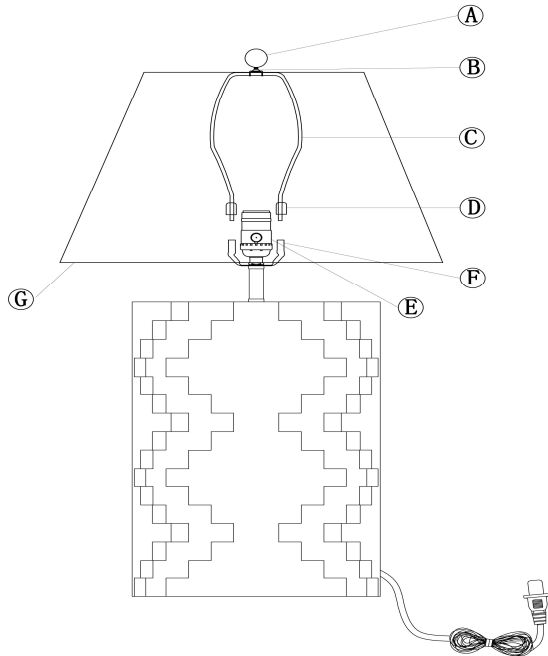

ASSEMBLY INSTRUCTIONS

ITEM DESCRIPTION:

ITEM NO.: PTC48-SH051

NAME: Cornwall Lamp

MATERIAL TYPE: Faux Travertine

FINISH: Sand

SOCKET TYPE: E26

SOCKET QTY: 1

BULB WATTAGE: 150W/25W CFL/15W LED

VOLTAGE: 110-120V

ITEM NET WEIGHT: 30.8 LBS

PARTS INCLUDED:

Finial (A) Qty: 1

Harp Top (B) Qty: 1

Harp (C) Qty: 1

Harp Caps (D) Qty: 2

TO ASSEMBLE:

1. Insert the harp (C) into the saddle (F) and lower the two harp caps (D) until they cover the two pronged saddle.
2. Unscrew the finial (A) from the harp top (B). Place shade (G) over the assembled harp, making sure the top of the harp extends through the hole at the top of the shade. Attach the finial (A) and tighten to secure the shade.
3. Insert correct bulb (not included) into the socket (E).