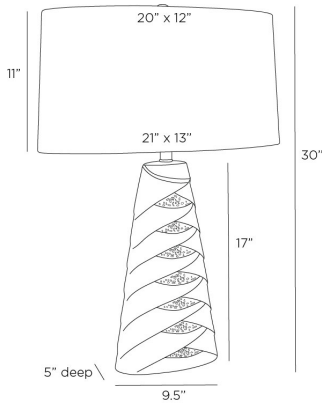

ARTERIOS

CORPUS LAMP

PTC29-SH041
 H: 30 IN, W: 21 IN, D: 13 IN
 Tempest Reactive, Ceramic
 Contract Suitable As Is

The shimmering scales and gills of a fish inform both the shape and the finish of our ceramic table lamp. Finished in a tempest reactive glaze, the Corpus' flowing form was tapered to fit a smaller footprint. Oval off-white microfiber shade, antique brass hardware, and matching ceramic finial. Clear silver cord. Finish will vary.

APPEARANCE

Material	Ceramic, Cotton, Microfiber, Steel
Finish	Antique Brass, Off-White
Finish Will Vary	true
Top Coat/Sealant	false
Finial Description	Decorative ceramic to match
Finial Dimension	1" dia

DIMENSIONS

Shade	Top: 12 IN, Top: 20 IN, D: 13 IN, W: 21 IN, Side: 11 IN
Body	H: 17 IN, W: 9.5 IN, D: 5 IN
Neck	H: 2 IN, Dia: 1.00 IN
Foot Print	W: 9.5 IN, D: 5 IN
Harp	9.5 IN

WIRING

Rating	Indoor Only
Tilt Test	10 Degrees - AU
Cord	10 FT, Back of Lamp Base, Clear/Silver, SPT-2
Socket	1, Antique Brass, Type A - E26
Switch	3-Way Rotary, At Socket
Maximum Watt	150
Voltage	110-120 V

COMPLIANCY

RoHS	false
------	-------

SHIPPING

Product Weight	13 LBS
Gross Weight 1	20 LBS
Gross Weight 2	5 LBS
Shipping Box 1	H: 20.1 IN, L: 15 IN, W: 11.4 IN
Shipping Box 2	H: 34.65 IN, L: 22.44 IN, W: 14.57 IN