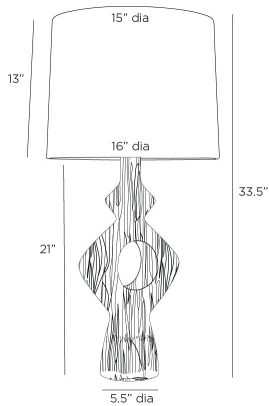

ARTERIOS

DELTORO LAMP

PTC40-SH043
 H: 33.5 IN, Dia: 16.00 IN
 Ebony, Resin
 Contract Suitable As Is

Playing with positive and negative space, the sculptural form of Deltoro is an artful accent for the tabletop. Influenced by mid-century silhouettes, the undulous shape is formed in ebony resin with a textural finish recalling Japanese shou sugi ban. Accented with an off-white microfiber drum shade, antique brass hardware and black cloth cord.

APPEARANCE

Material Cotton, Microfiber, Resin, Steel
 Finish Antique Brass, Off-White
 Top Coat/Sealant false
 Finial Description Antique brass sphere
 Finial Dimension 1" dia

DIMENSIONS

Shade Top: 15.00 IN, Dia: 16.00 IN, Side: 13 IN
 Body H: 21 IN, Dia: 5.50 IN
 Neck H: 1.5 IN, Dia: 1.00 IN
 Foot Print Dia: 5.50 IN
 Harp 8 IN

WIRING

Rating Indoor Only
 Tilt Test 10 Degrees - AU
 Cord 8 FT, Back of Lamp Base, Black Cloth, SPT-2
 Socket 1, Antique Brass, Type A - E26
 Switch 3-Way Rotary, At Socket
 Maximum Watt 150
 Voltage 110-120 V

COMPLIANCY

RoHS true

SHIPPING

Product Weight 9 LBS
 Gross Weight 1 12 LBS
 Gross Weight 2 5 LBS
 Shipping Box 1 H: 29.5 IN, L: 13.75 IN, W: 9.2 IN
 Shipping Box 2 H: 33.1 IN, L: 17.32 IN, W: 17.32 IN

ADDITIONAL INFO