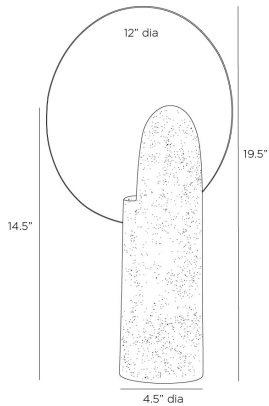

# ARTERIO RS

## ECLIPSE LAMP

PTC42

H: 19.5 IN, Dia: 12.00 IN

Sand, Faux Travertine

Contract Suitable As Is

The luminous shimmer of antique brass creates a halo effect behind a rounded base of sand faux travertine. Its rounded intersection is soothing yet captivating, while the natural voids, veining, and color variants in the stone make this lamp a statement piece. Finish will vary.

### DIMENSIONS

Body	H: 14.5 IN, Dia: 4.50 IN
Foot Print	Dia: 4.50 IN

### SHIPPING

Product Weight	10 LBS
Gross Weight 1	12 LBS
Shipping Box 1	H: 11.5 IN, L: 6 IN, W: 19.75 IN