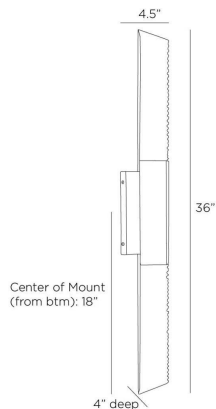

ARTERIO RS

FRANCISCO SCONCE

DWI21

H: 36 IN, W: 4.5 IN, D: 4 IN,
Burnt Iron

Contemporary mirrored architecture gets a literal edge with our burnt iron sconce. Brutalist-inspired sawtooth details are juxtaposed with a V-shaped grooved opening that allows light to highlight its blue-hued finish. Can be staged horizontally and vertically. Damp-rated, although limited covered outdoor areas may affect finish. Finish will vary.

APPEARANCE

Material	Iron
Finish	Burnt Iron
Finish Will Vary	Yes
Top Coat/Sealant	Yes

DIMENSIONS

Backplate	H: 8 IN, W: 4 IN, D: 1 IN
Mount	H: 4 IN, W: 4 IN
Center Of Mount From Btm Height	18 in

WIRING

Rating	Damp
Cord	1.5 FT, Clear/Silver, SVT
Socket	2, Type B - E12
Maximum Watt	40
Voltage	110-120 V

CERTIFICATIONS

Certifications	Mexico, United Arab Emirates, European Union, United States, Canada, Australia
----------------	--

COMPLIANCY

UL/ETL	Yes
CB	Yes
RoHS	Yes

SHIPPING

Product Weight	6 lbs
Gross Weight 1	7.6 lbs
Shipping Box 1	H: 39.25 IN, L: 7 IN, W: 5.5 IN