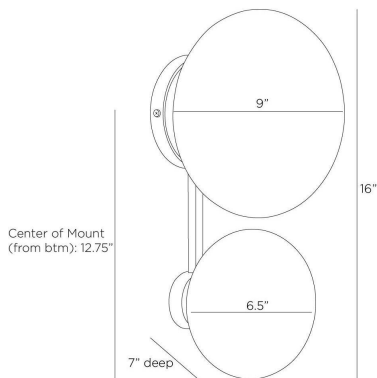

ARTERIOS

GREENSBORO SCONCE

DWC54
H: 16 IN, W: 9 IN, D: 7 IN,
Swirl

An English bronze-plated steel backplate suspends dual shades of matte swirl glass, mimicking stars strung throughout a constellation. This simple yet impactful style dazzles from every angle. Damp-rated, although limited covered outdoor areas may affect finish. Finish will vary.

APPEARANCE

Material	Glass, Steel
Material Type	Matte
Finish	Swirl, English Bronze
Finish Will Vary	Yes
Top Coat/Sealant	Yes

DIMENSIONS

Backplate	D: 1 IN, Dia: 4.75 IN
Large Globe	Dia: 9.00 IN
Mount	Dia: 4.50 IN
Small Globe	Dia: 6.50 IN
Center Of Mount From Btm Height	12.75 in

WIRING

Rating	Damp
Cord	0.5 FT, Black/White, SVT
Socket	2, Type B - E12
Maximum Watt	40
Voltage	110-120 V

CERTIFICATIONS

Certifications	Mexico, United Arab Emirates, European Union, United States, Canada, Australia
----------------	--

COMPLIANCY

UL/ETL	Yes
CB	Yes
RoHS	Yes

SHIPPING

Product Weight	5 lbs
Gross Weight 1	10 lbs
Shipping Box 1	H: 15.16 IN, L: 8.27 IN, W: 20.48 IN

CONTRACT

Contract Suitable	Yes
-------------------	-----