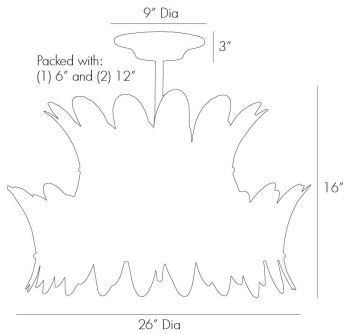

ARTERIOS

ANALISE TWO TIER CHANDELIER

84310
H: 24 IN, Dia: 26.00 IN
Vintage Brass
Contract Suitable As Is

This eight-light chandelier features a stunning arrangement of gently-curved plates, embossed with a leaf motif and finished in vintage brass. This gilded piece has a traditional and feminine feel that won't overpower a streamlined space. A frosted acrylic diffuser softens the light. Additional pipe available PIPE-140.

APPEARANCE

Material	Acrylic, Brass
Finish	Frosted, Vintage Brass
Top Coat/Sealant	true
Link	Welded

DIMENSIONS

Chandelier	H: 16 IN, Dia: 26.00 IN
Minimum Hanging Height	24 IN
Maximum Hanging Height	42 IN
Canopy	H: 3 IN, Dia: 9.00 IN

WIRING

Rating	Indoor Only
Cord	10 FT, Clear/Silver, SVT
Socket	8, Type B=-E12 Other
Maximum Watt	25
Voltage	110-120 V

CERTIFICATIONS

Certifications	Mexico European Union, United Arab Emirates, United States, Canada
----------------	-----------------------------------------------------------------------

COMPLIANCY

UL/ETL	Yes
CB	Yes
RoHS	true

SHIPPING

Shipping Requirements	TruckShip
Product Weight	48 LBS
Gross Weight 1	53.5 LBS
Shipping Box 1	H: 33 IN, L: 36 IN, W: 36 IN

REPLACEMENT PARTS

Replacement Part 1	PIPE-140
Replacement Part 1 Dim	(1) 12' and (1) 6"
Replacement Part 2	CANOPY-142
Replacement Part 2 Dim	3" x 9" Dia