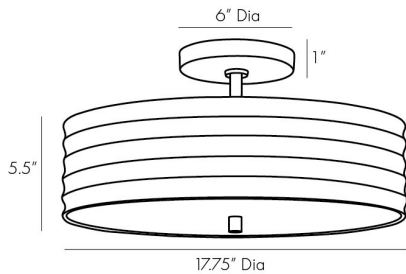

ARTERIOS

ANNA SEMI-FLUSH MOUNT

44764
H: 9.5 IN, Dia: 17.75 IN
Antique Brass
Contract Suitable As Is

Taking a design tip from the Arteriors archives, this semi-flush mount echoes Hollywood Regency style with its classic form and antique brass finish. The antique brass iron frame features a ribbed relief, adding a textured quality to a space. Hang in pairs for an added dose of glam. Finish will vary. Damp rated, though limited covered outdoor conditions may affect finish. Damp-rated, although limited covered outdoor areas may affect finish.

APPEARANCE

Material	Iron
Finish	Antique Brass
Finish Will Vary	true
Top Coat/Sealant	true

DIMENSIONS

Body	H: 5 IN, Dia: 17.75 IN
Canopy	H: 1 IN, Dia: 6.00 IN

WIRING

Rating	Damp
Cord	1 FT, Clear/Silver, SVT
Socket	2, Type B - E12
Maximum Watt	25
Voltage	110-120 V

COMPLIANCY

UL/ETL	Yes
CB	Yes
RoHS	true

SHIPPING

Product Weight	10.36 LBS
Gross Weight 1	11.03 LBS
Gross Weight 2	0 LBS
Shipping Box 1	H: 12 IN, L: 21.5 IN, W: 21.5 IN
Shipping Box 2	H: 0 IN, L: 0 IN, W: 0 IN

REPLACEMENT PARTS

Replacement Part 1	CANOPY-508
Replacement Part 1 Dim	1" x 5"

CONTRACT

Contract Suitable	true
-------------------	------