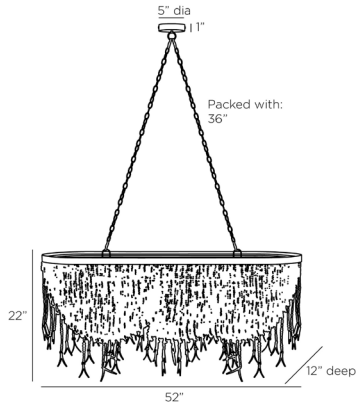

## BAJA LINEAR CHANDELIER

DRS02

H: 45.5 IN, W: 52 IN, D: 15 IN

Natural Coconut Shell

Contract Suitable As Is

A natural take on a classic design, the Baja defines beauty and balance in organic materials. The layered, three-point construction is crafted from wood and coconut beads—both in a natural wood finish—that are strung along an antique brass steel frame, showcasing a mélange of moody hues. Coconut shell talons finished in a matching natural wash hang from the wooden bead strands and offer extra opacity to its airy aesthetic. Size scaled for illuminating a long dining table. Finish will vary.

### DIMENSIONS

Chandelier	H: 22 IN, W: 52 IN, D: 15 IN
Minimum Hanging Height	45.5 IN
Maximum Hanging Height	81.5 IN
Canopy	H: 3 IN, Dia: 5.00 IN