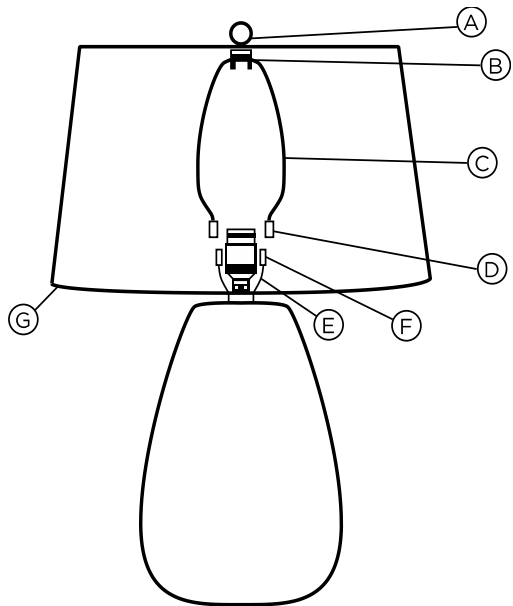

ASSEMBLY INSTRUCTIONS

ITEM DESCRIPTION:

ITEM NO.: 15577-851	NAME: Capelli Lamp
MATERIAL TYPE: Ceramic	FINISH: Ivory Volcanic Glaze
SOCKET TYPE: E26	SOCKET QTY: 1
BULB WATTAGE: 150W/CFL 35W/LED 28W	
VOLTAGE: 110-120 V	ITEM NET WEIGHT: 8.5LBS

PARTS INCLUDED:

Finial (A)	Qty: 1
Harp Top (B)	Qty: 1
Harp (C)	Qty: 1
Harp Caps (D)	Qty: 2
Socket (E)	Qty: 1
Saddle (F)	Qty: 1
Shade (G)	Qty: 1

PRE-ASSEMBLY:

- Remove all parts and hardware from box along with any plastic protecting packaging
- Do not discard any contents until after assembly is complete to avoid accidentally discarding small parts or hardware.

TO ASSEMBLE:

1. Insert the harp (C) into the saddle (F) and lower the two harp caps (D) until they cover the two pronged saddle.
2. Unscrew the finial (A) from the harp top (B). Place shade (G) over the assembled harp, making sure the top of the harp extends through the hole at the top of the shade. Attach the finial (A) and tighten to secure the shade.
3. Insert correct bulb (not included) into the socket (E).