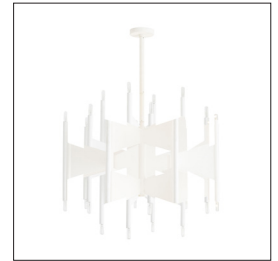

## DESKINS CHANDELIER

84061  
H: 28.5 IN, Dia: 31.00 IN  
White Gesso  
Contract Suitable As Is

The modern form of the Deskins Chandelier exhibits a silhouette that balances angular arrangements in a symmetrical fashion. Its iron foundation is finished in a textured gesso-like finish streamlining its tiered façade while maximizing its geometric design. Twenty-four bulbs bedeck its unrivaled frame to providing ample light. finish will vary. Additional pipe available (PIPE-453). Damp-rated, although limited covered outdoor conditions may affect finish.

### APPEARANCE

Material	Iron
Finish	White Gesso
Finish Will Vary	true
Top Coat/Sealant	false

### DIMENSIONS

Chandelier	H: 26 IN, Dia: 31.00 IN
Minimum Hanging Height	28.5 IN
Maximum Hanging Height	61.5 IN
Canopy	H: 1 IN, Dia: 5.00 IN