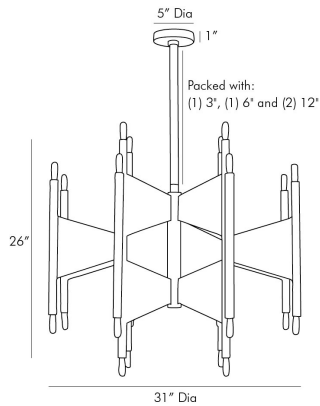

## DESKINS CHANDELIER

84061  
H: 28.5 IN, Dia: 31.00 IN  
White Gesso  
Contract Suitable As Is

The modern form of the Deskins Chandelier exhibits a silhouette that balances angular arrangements in a symmetrical fashion. Its iron foundation is finished in a textured gesso-like finish streamlining its tiered façade while maximizing its geometric design. Twenty-four bulbs bedeck its unrivaled frame to providing ample light. finish will vary. Additional pipe available (PIPE-453). Damp-rated, although limited covered outdoor conditions may affect finish.

### DIMENSIONS

Chandelier	H: 26 IN, Dia: 31.00 IN
Minimum Hanging Height	28.5 IN
Maximum Hanging Height	61.5 IN
Canopy	H: 1 IN, Dia: 5.00 IN

### REPLACEMENT PARTS

Replacement Part 1	PIPE-453
Replacement Part 1 Dim	(1) 3", (1) 6", (1) 12"
Replacement Part 2	CANOPY-463
Replacement Part 2 Dim	1x5