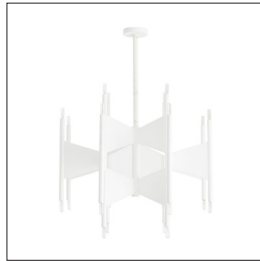

## DESKINS CHANDELIER

84061  
H: 28.5 IN, Dia: 31.00 IN  
White Gesso  
Contract Suitable As Is

The modern form of the Deskins Chandelier exhibits a silhouette that balances angular arrangements in a symmetrical fashion. Its iron foundation is finished in a textured gesso-like finish streamlining its tiered façade while maximizing its geometric design. Twenty-four bulbs bedeck its unrivaled frame to providing ample light. finish will vary. Additional pipe available (PIPE-453). Damp-rated, although limited covered outdoor conditions may affect finish.

### APPEARANCE

Material	Iron
Finish	White Gesso
Finish Will Vary	true
Top Coat/Sealant	false

### DIMENSIONS

Chandelier	H: 26 IN, Dia: 31.00 IN
Minimum Hanging Height	28.5 IN
Maximum Hanging Height	61.5 IN
Canopy	H: 1 IN, Dia: 5.00 IN